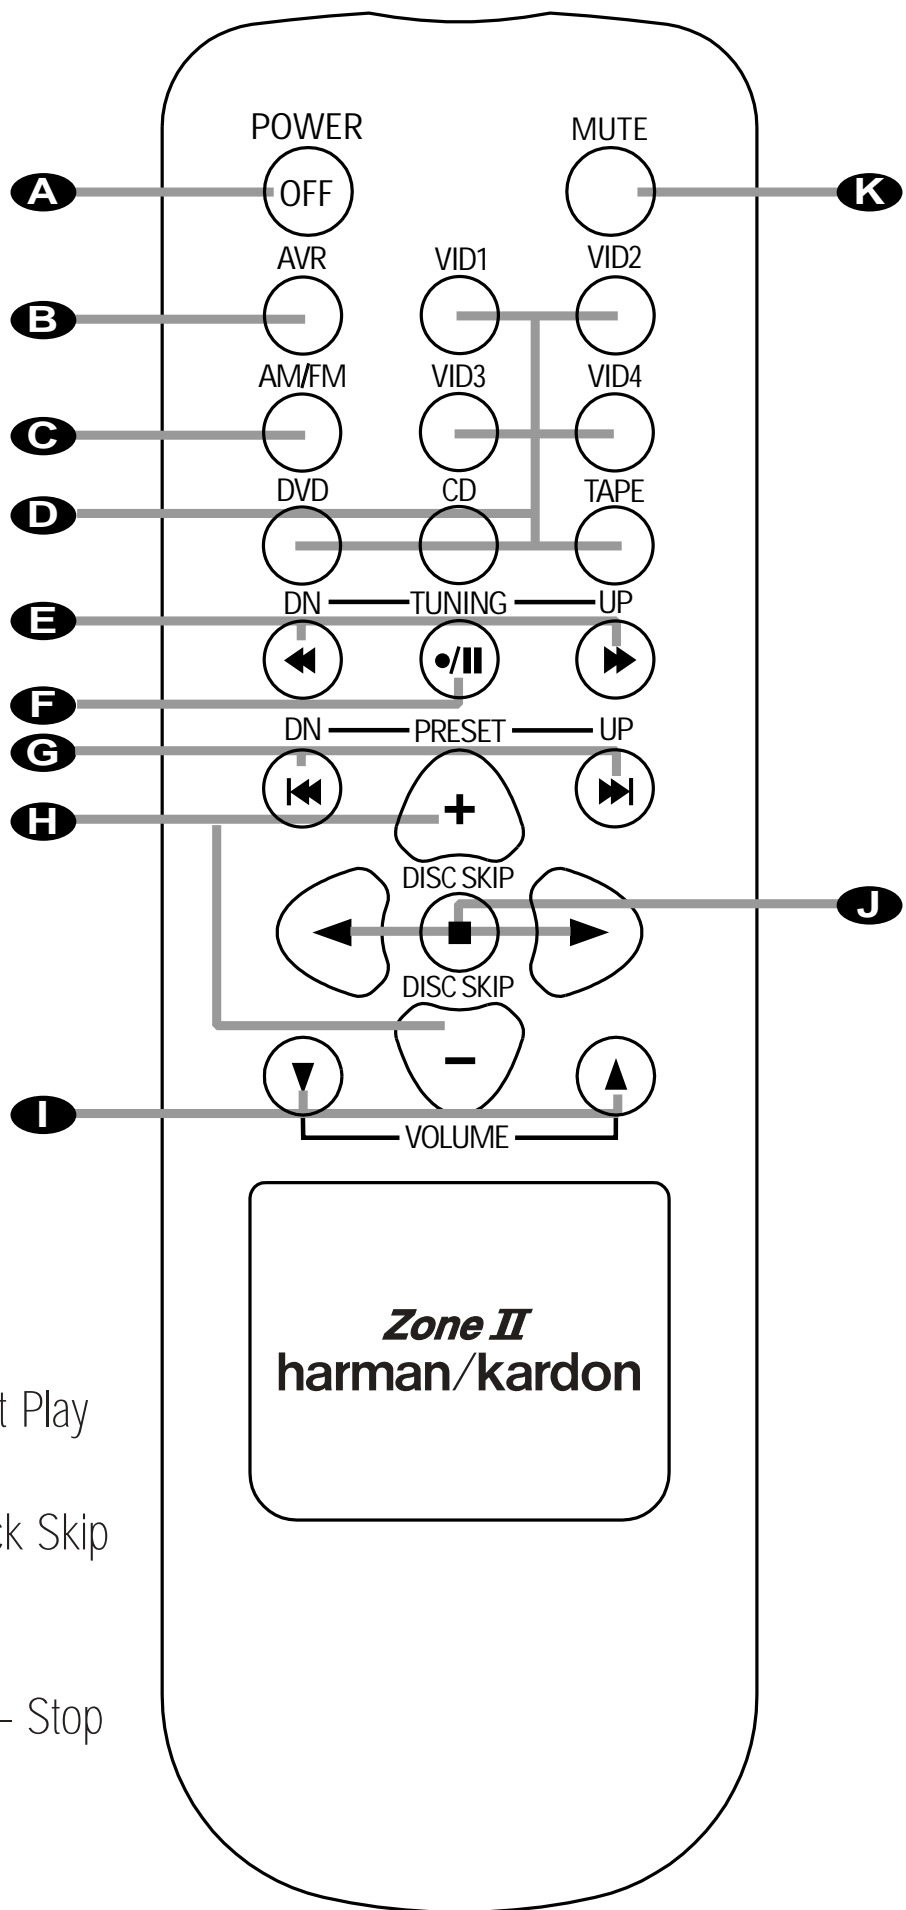

# AVR 7200 ZONE II REMOTE CONTROL FUNCTIONS

- A** Power Off
- B** AVR Selector
- C** AM/FM Tuner Select
- D** Input Selectors
- E** Tuning Up/Down – Fast Play
- F** Record/Pause
- G** Preset Up/Down – Track Skip
- H** Disc Skip
- I** Volume Up/Down
- J** Play Forward/Reverse – Stop
- K** Mute

**Zone II**  
harman/kardon